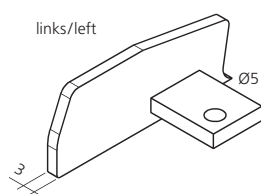

 Darstellung
 Image 100%

 Anschlagprofil, Aluminium
 Stop profile

6000 mm

12217
 Glashalteprofil, Aluminium
 Glass holding profile

6000 mm

12239
 Abdeckprofil, Aluminium
 Covering profile

6000 mm

17038
 Abdeckprofil, Aluminium
 Covering profile

6000 mm

17039

 Profilverbindung, Kunststoff
 Profile connection, plastic
22434
 Endkappe, Aluminium
 End cap

rechts/right

24085

links/left

24086