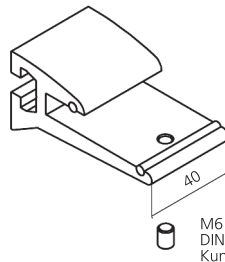

Glashalter
Glass supports

635

Glashalter, Aluminium
ungebohrt
Glass support
undrilled

29017

Glashalter, Aluminium
ungebohrt – mit Verstellerschraube
Glass support
undrilled – with adjusting screw

29010

M6 x 8
DIN 551
Kunststoff / plastic

Glashalter, Aluminium
mit Haken, Folge 50 mm
Glass support,
with hook, perforation 50 mm

29020

Haken, Folge 50 mm
Hook, perforation 50 mm

29022

Glashalter, Aluminium
mit Haken, Folge 35 mm
Glass support
with hook, perforation 35 mm

29029

Haken, Folge 35 mm
Hook, perforation 35 mm

29032