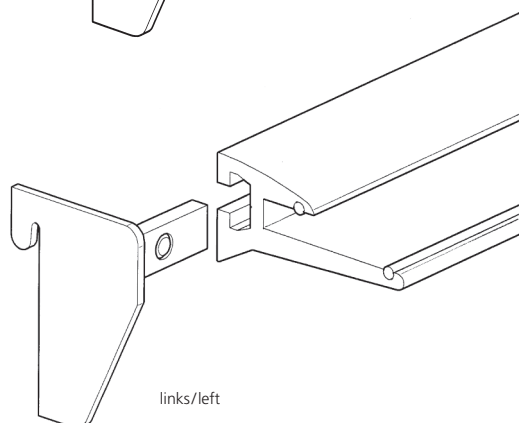

Darstellung
Image 50%

Glashalteprofil, Aluminium
Glass support profile

6000 mm

16848

Rundschnur, Weich-PVC
Cord, Soft-PVC

4 mm

00535

Haken für 16848, Stahl
Hook for 16848, Steel

rechts/right

70116

links/left

70117