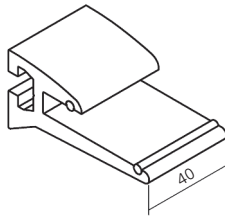

Glashalter
Glass supports

635

Glashalter, Aluminium
ungebohrt
Glass support
undrilled

29017